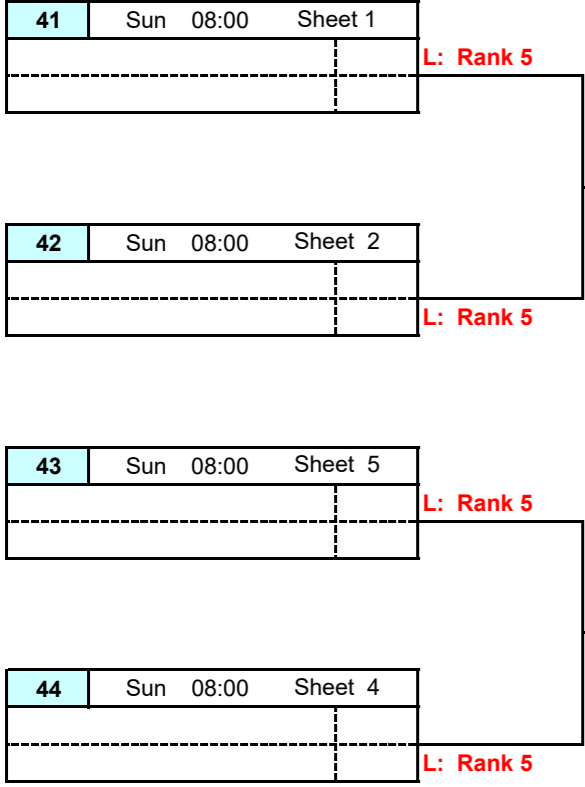

Bold = Hammer or stone color