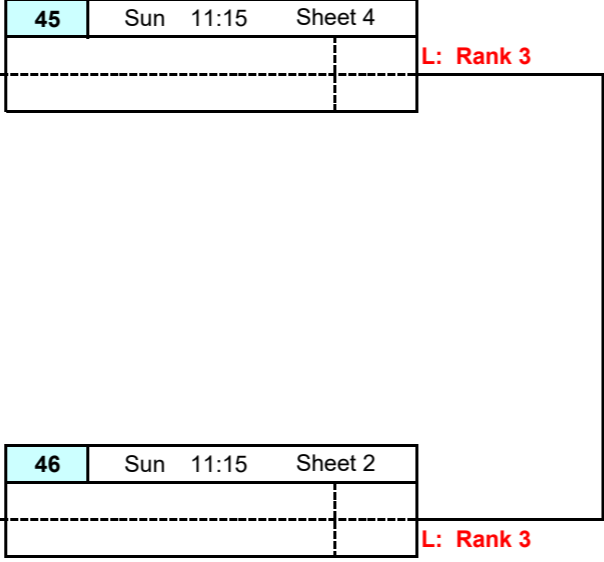

Bold = Hammer or stone color