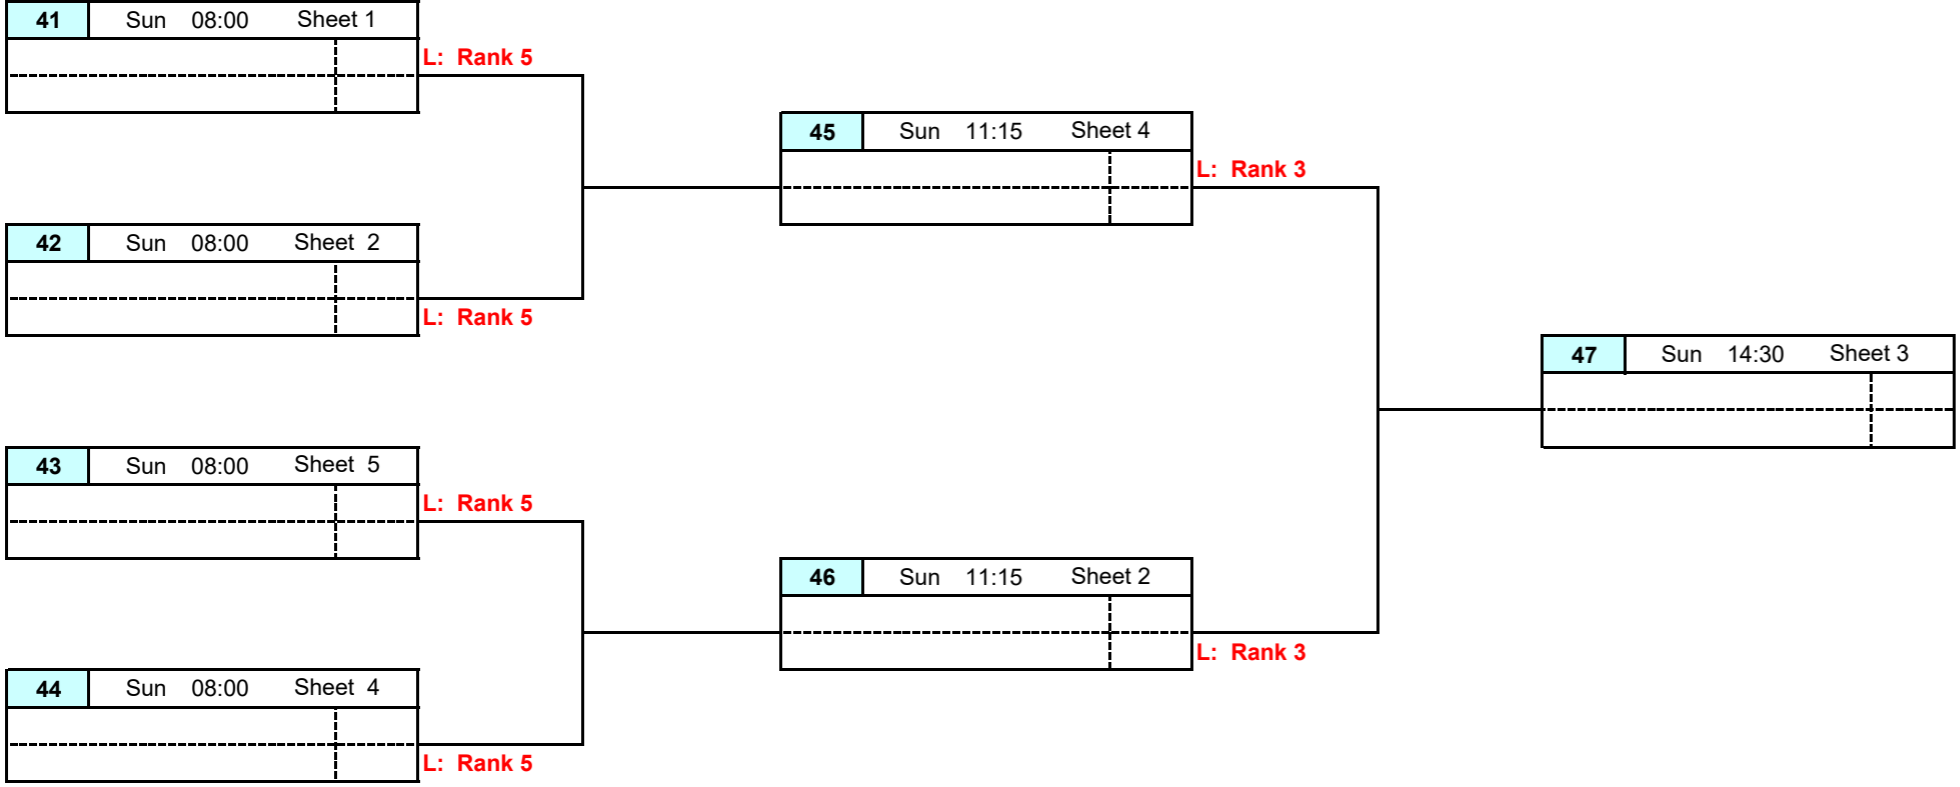

Bold = Hammer or stone color